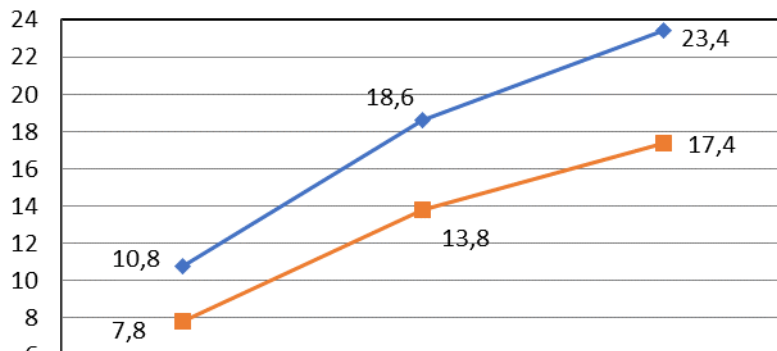

◆ Abgang 3/4" Wanne_Rain shower / outlet 3/4" bathtub_rain shower

■ Abgang 1/2" Handbrause / outlet 1/2" hand shower

	1 bar	3 bar	5 bar
◆ Abgang 3/4" Wanne_Rain shower / outlet 3/4" bathtub_rain shower	10,8	18,6	23,4
■ Abgang 1/2" Handbrause / outlet 1/2" hand shower	7,8	13,8	17,4