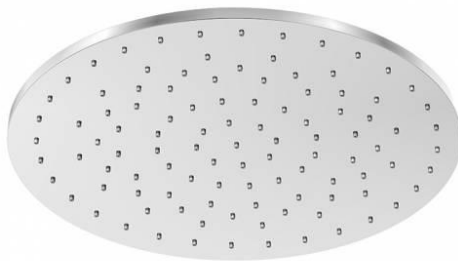

STEINBERG

finest faucets and accessories

100 1688

Chrom

Schwarz

Rose Gold