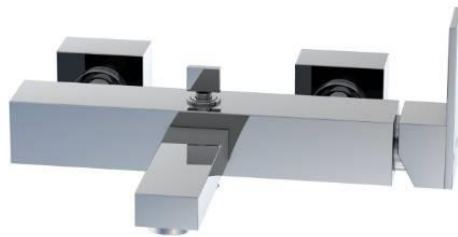

STEINBERG

finest faucets and accessories

160 1110

Chrom

Schwarz