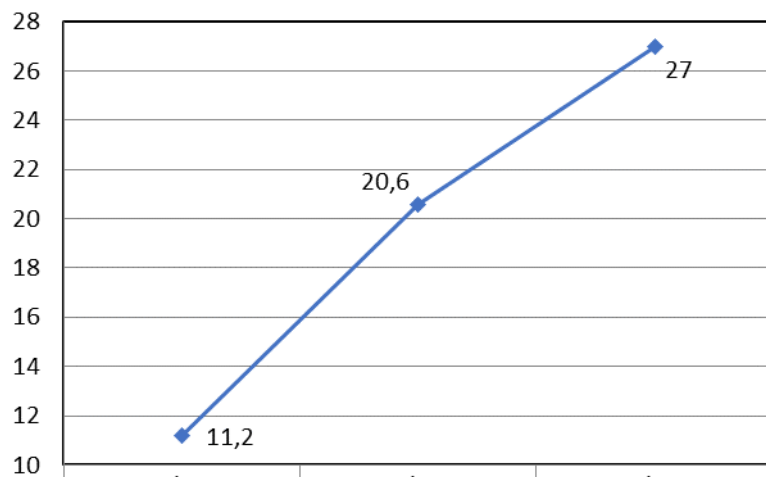

STEINBERG

finest faucets and accessories

Wall mounted thermostatic mixer 1/2 "

390 3200

+ alle Farben (+ all colours)

Liter / Min

—◆ Schlauchanschluss / shower hose connection

1 bar

3 bar

5 bar

11,2

20,6

27