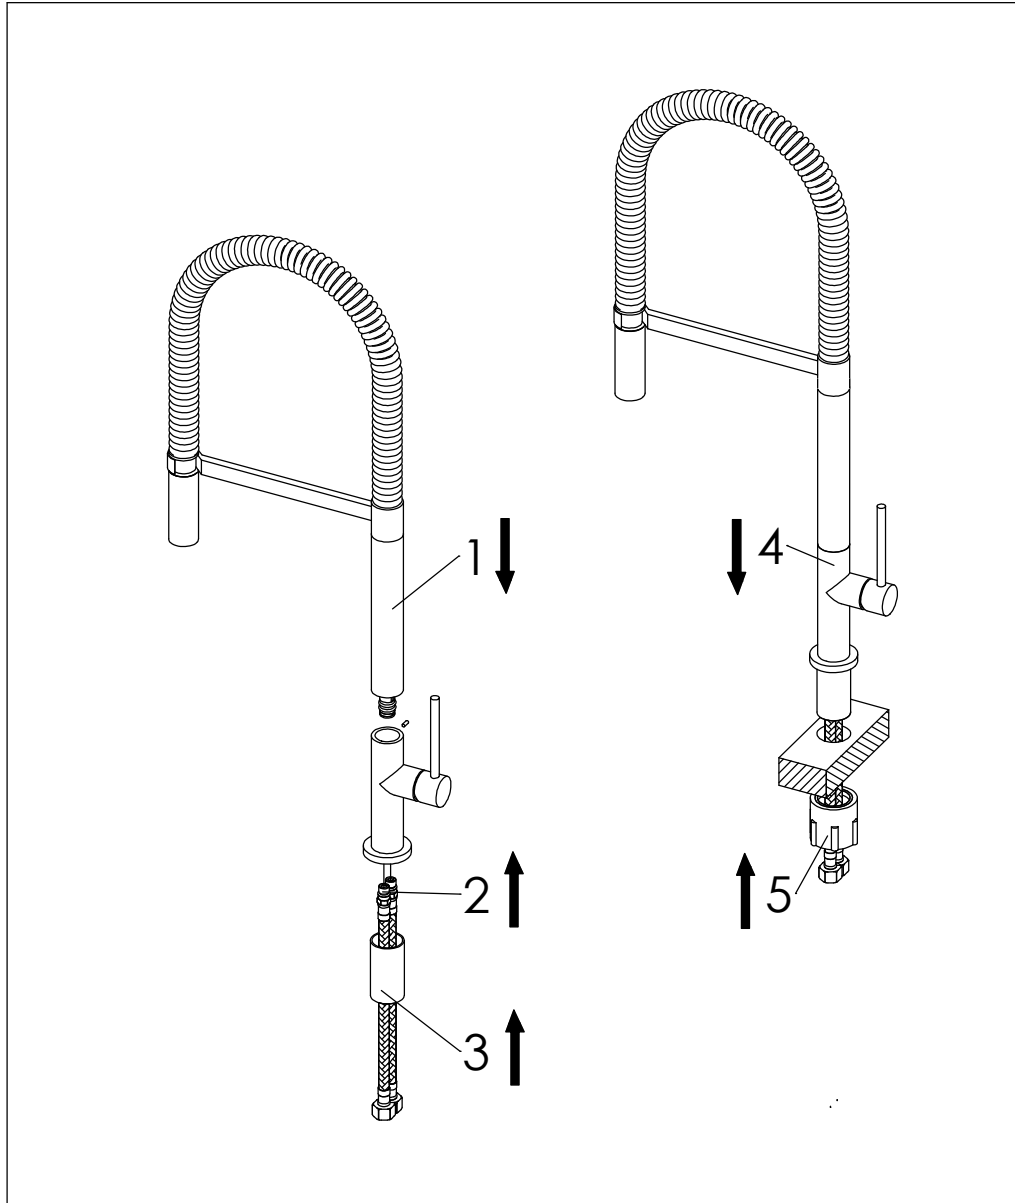

Single lever sink mixer

Item no. 100 1495

Installation

Technical Drawing