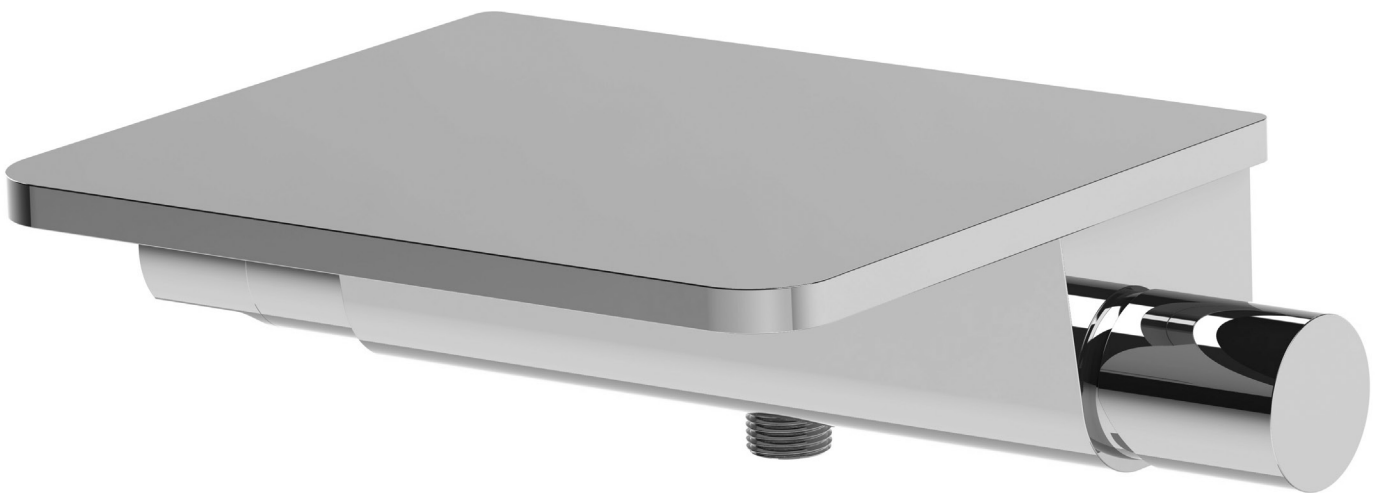

# STEINBERG

finest faucets and accessories

MONTAGEANLEITUNG  
INSTALLATION MANUAL  
GUIDE D'INSTALLATION

# 240 1100