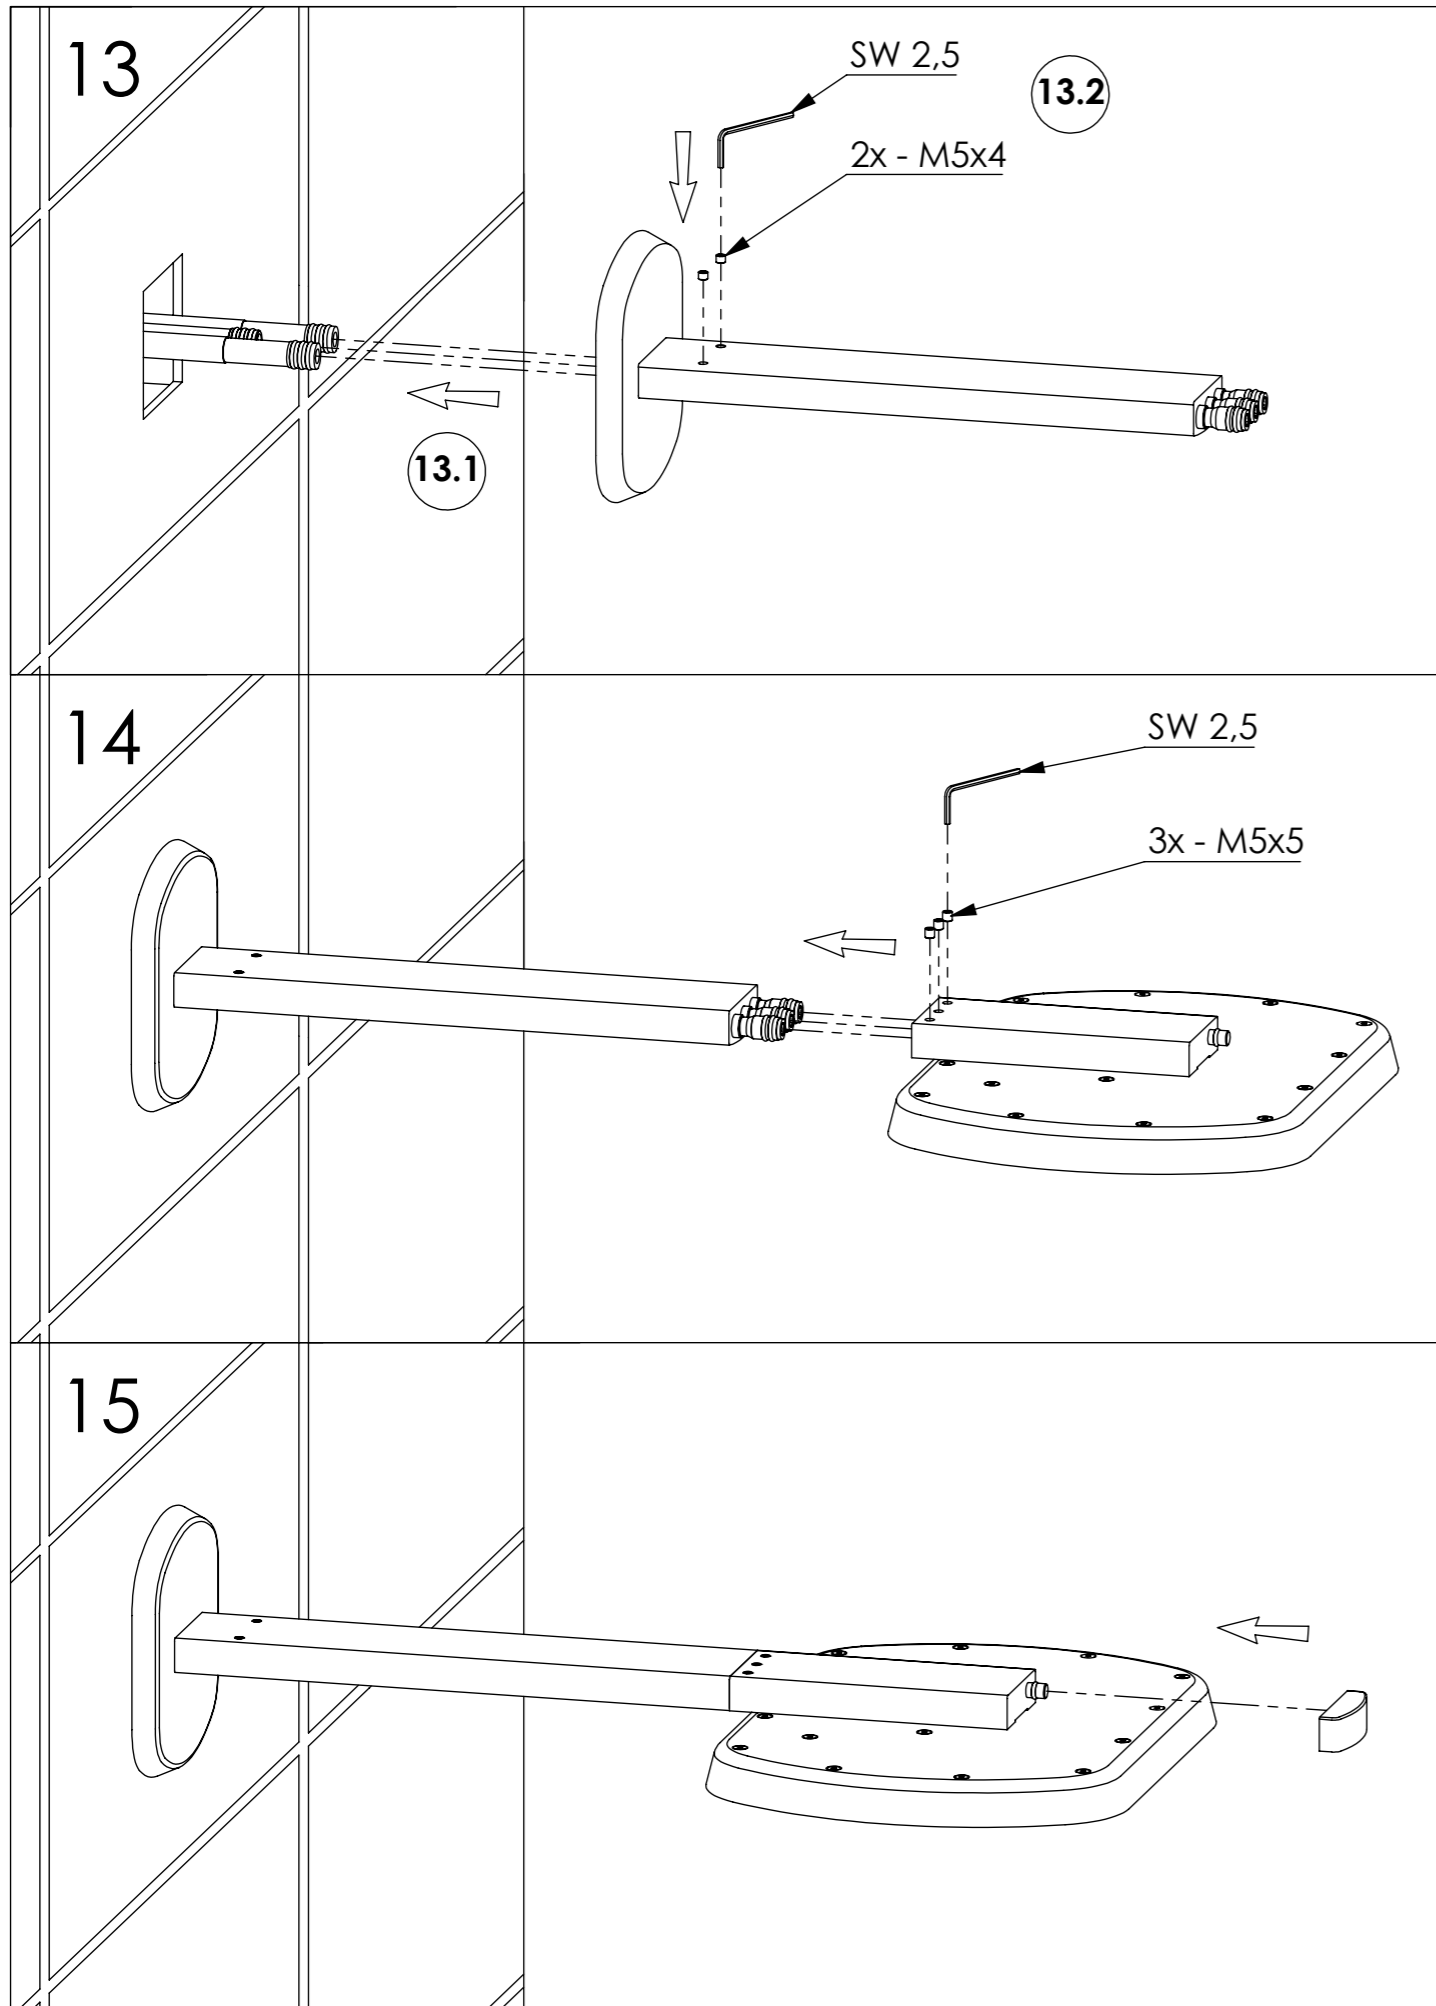

STEINBERG

Wall Rain Kopfbrauseset

Wall Rain overhead shower set

Art.Nr. 390 7723

Technische Zeichnung / Technical Drawing

Installation / Installation

Installation / Installation

Installation / Installation