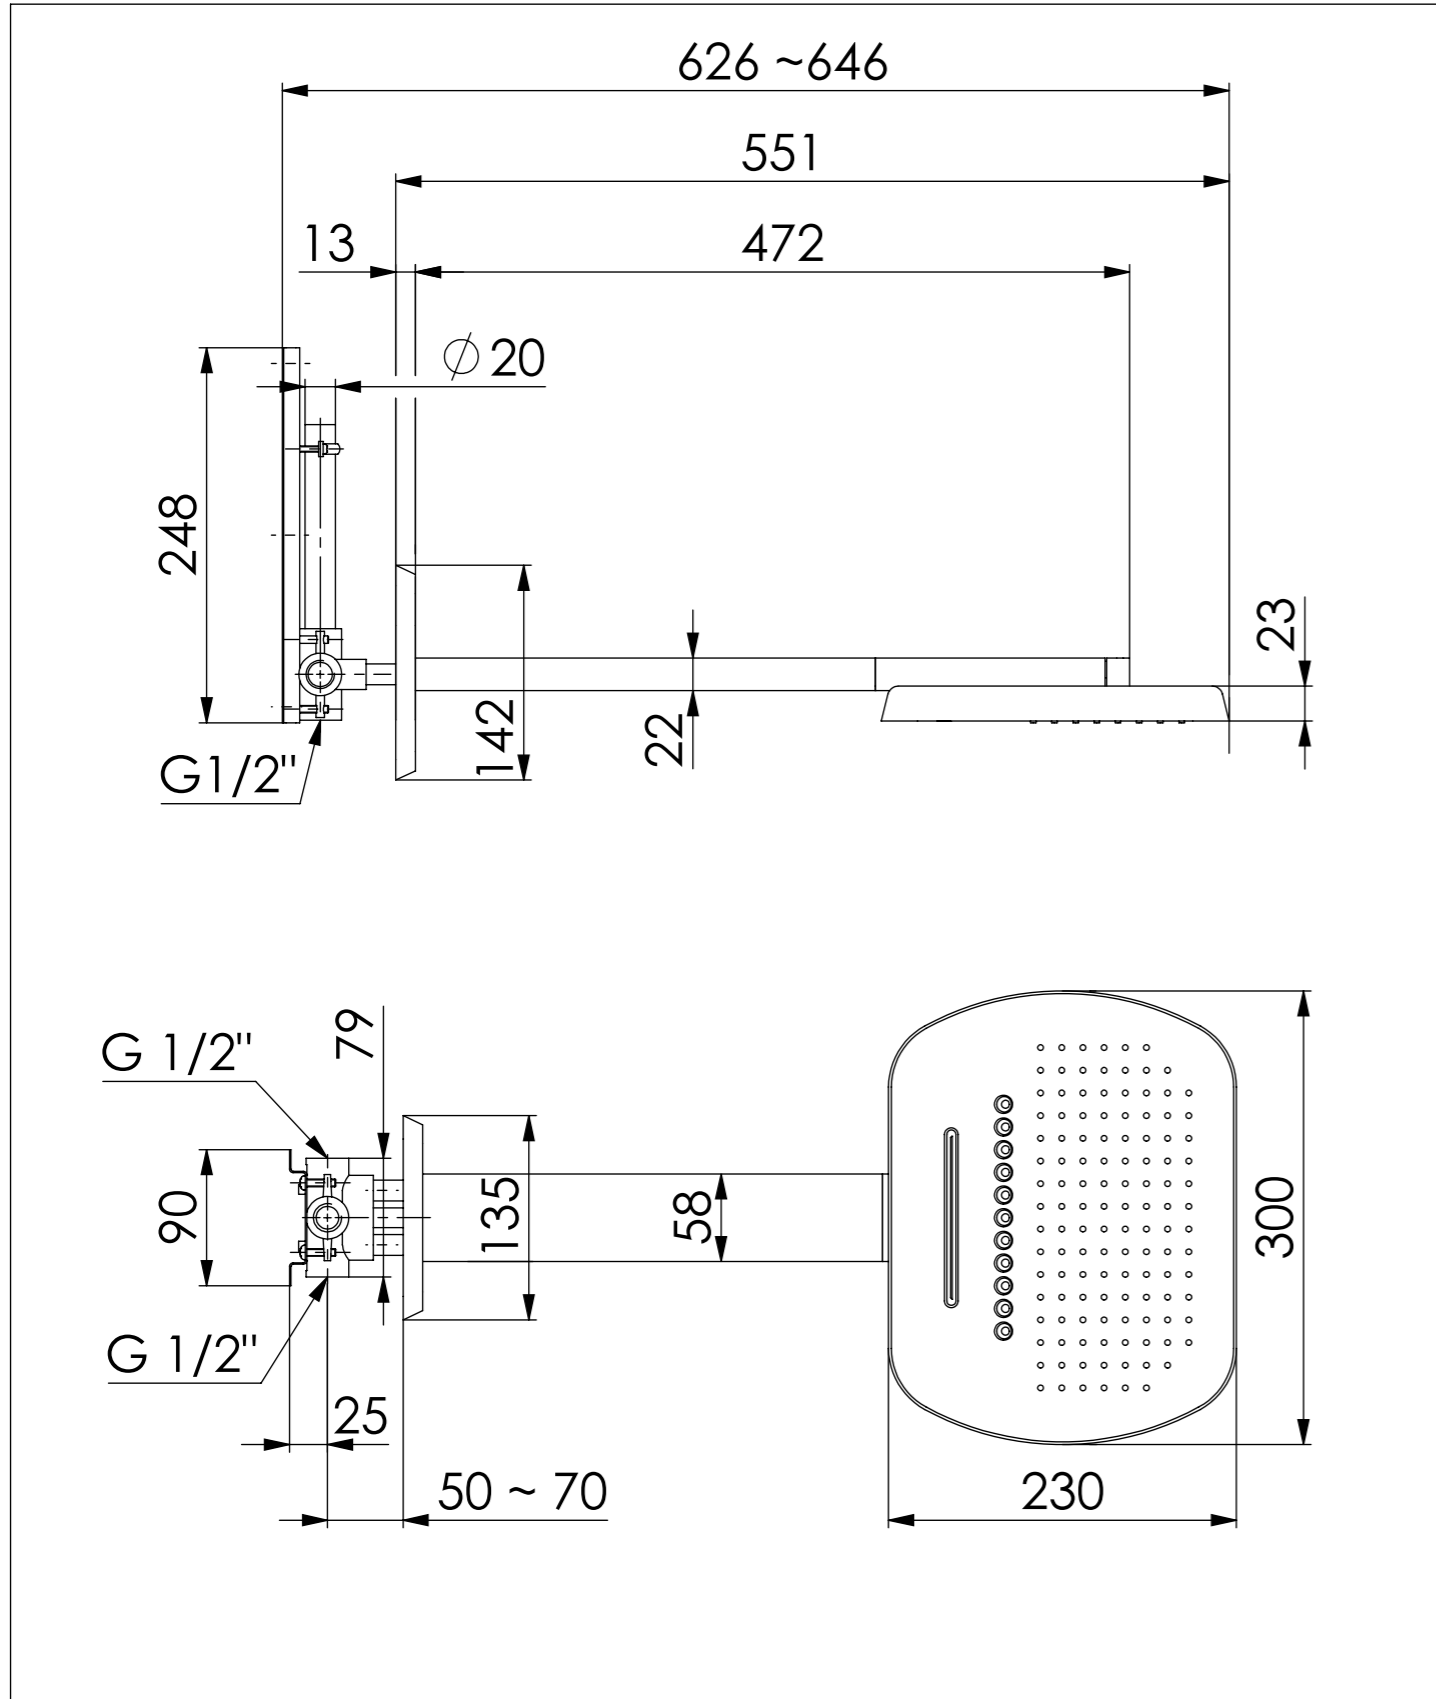

STEINBERG

Wall Rain Kopfbrauseset

Wall Rain overhead shower set

Art.Nr. 390 7723

Technische Zeichnung / Technical Drawing

Installation / Installation

Installation / Installation

Installation / Installation