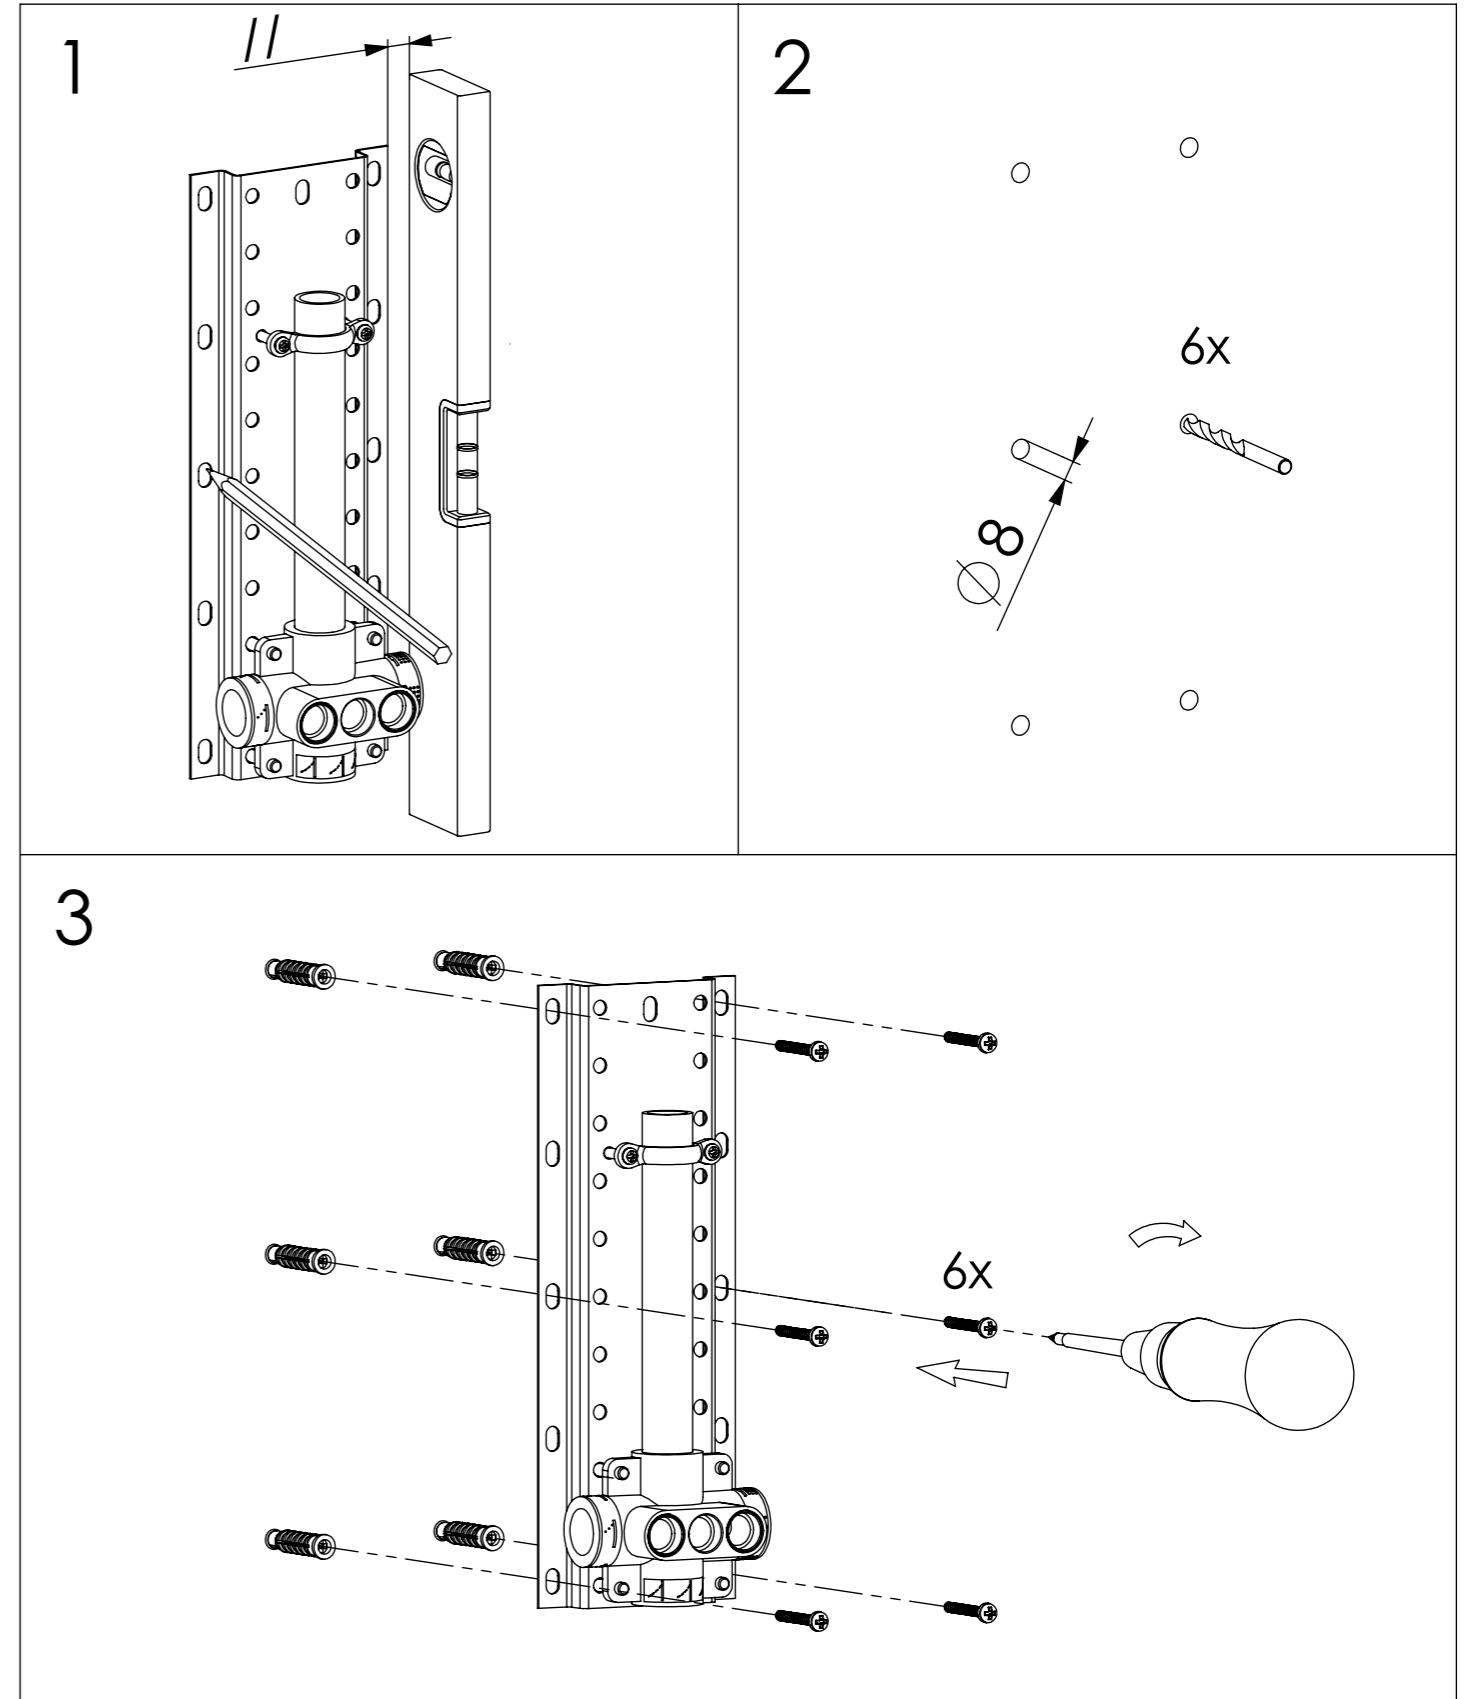

STEINBERG

Wall Rain Kopfbrauseset

Wall Rain overhead shower set

Art.Nr. 390 7723

Technische Zeichnung / Technical Drawing

Installation / Installation

Installation / Installation

Installation / Installation