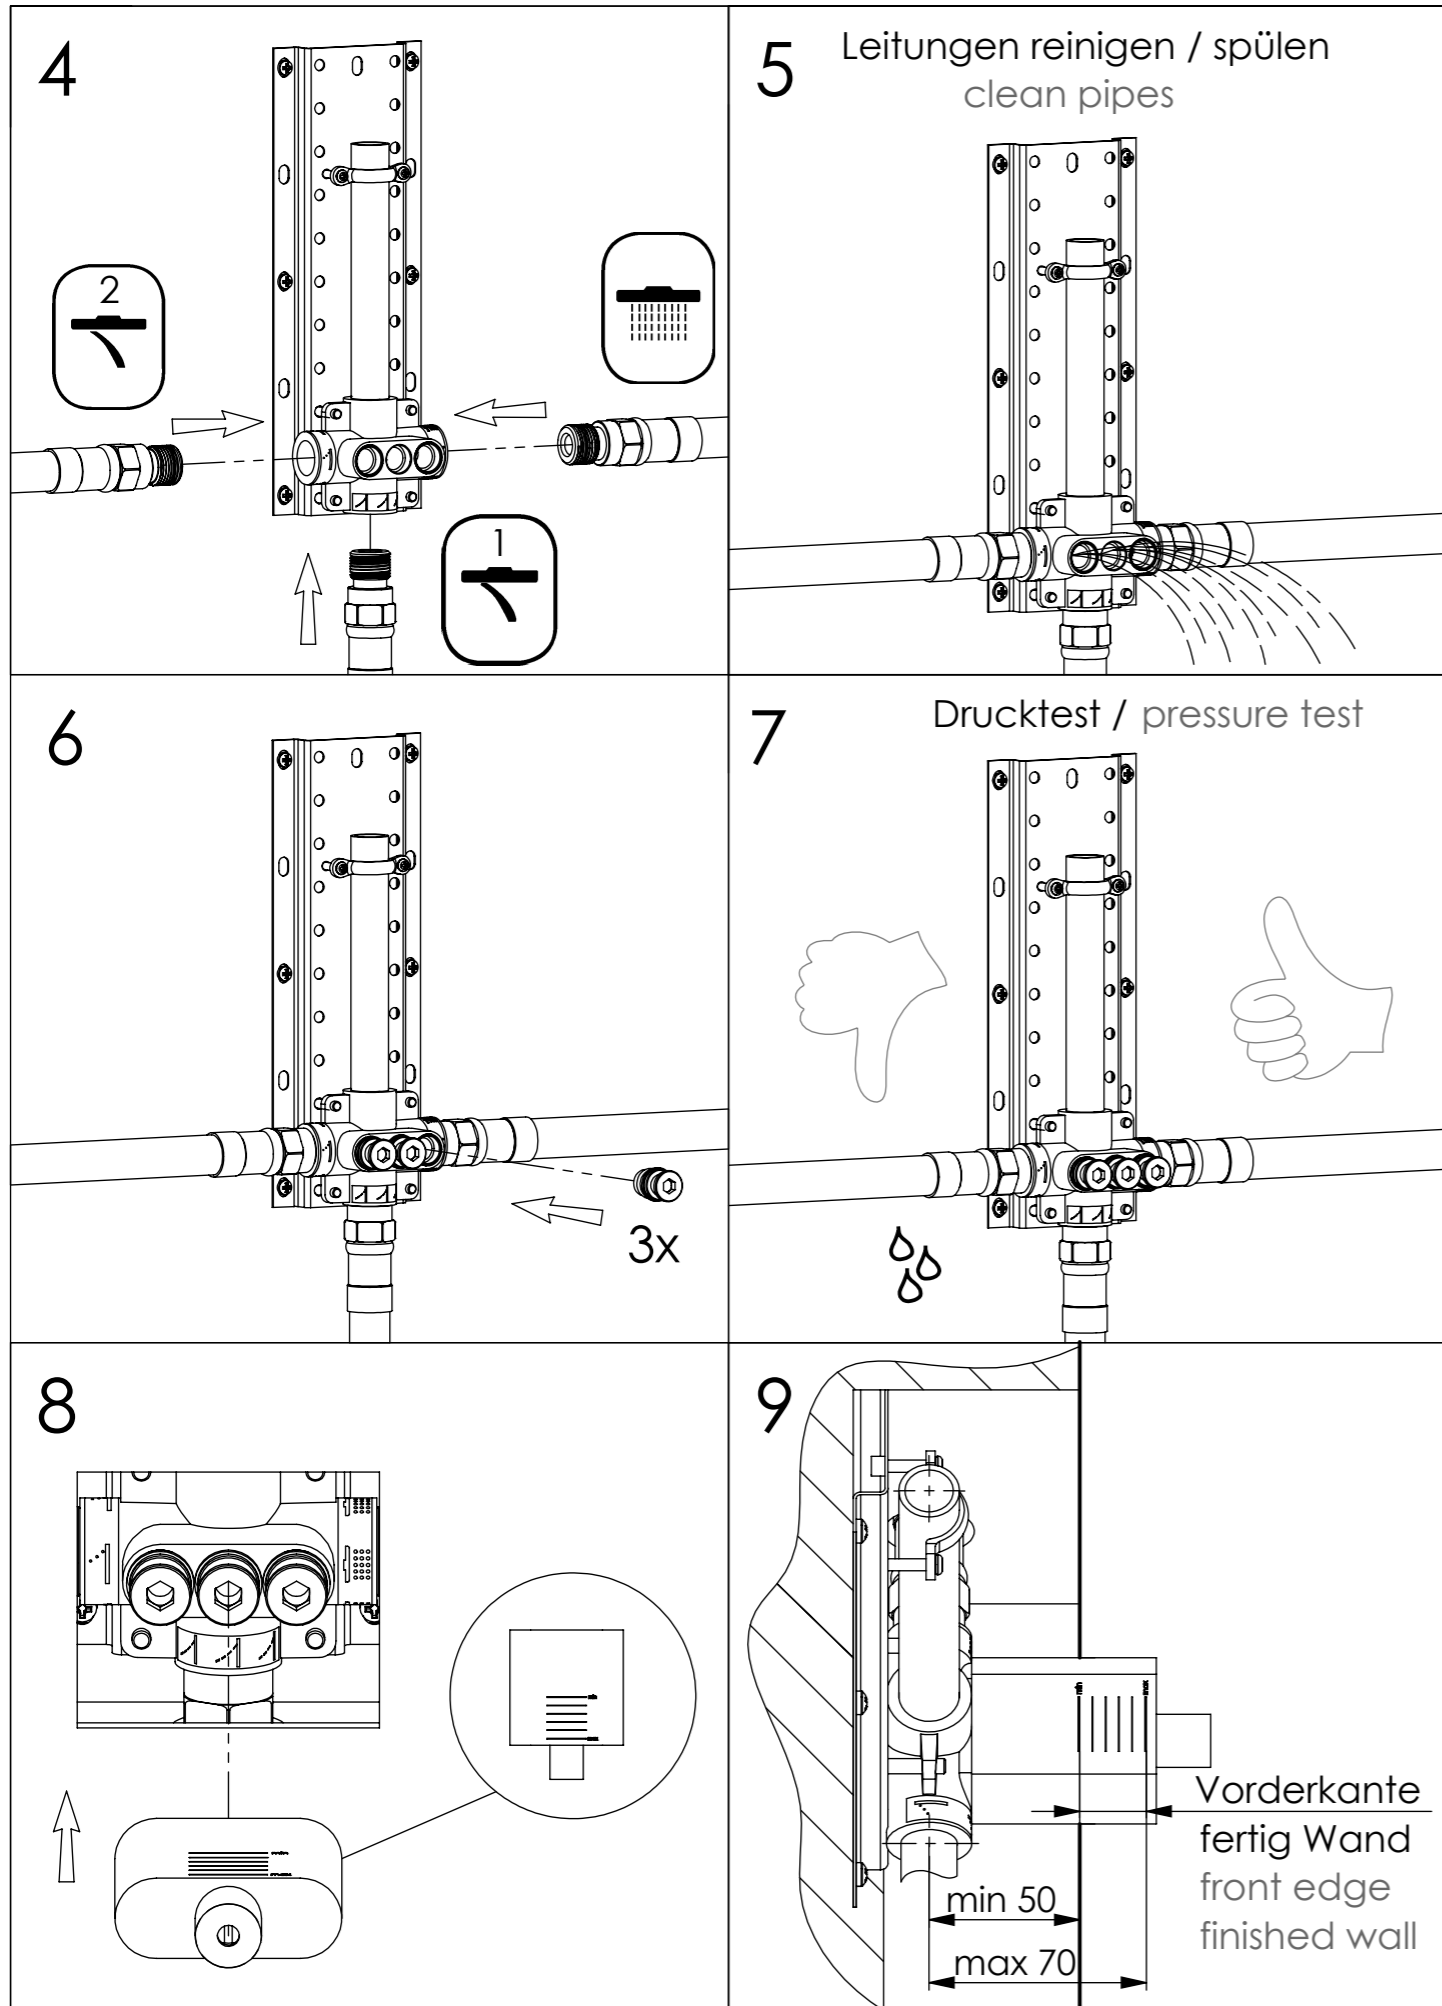

STEINBERG

Wall Rain Kopfbrauseset

Wall Rain overhead shower set

Art.Nr. 390 7723

Technische Zeichnung / Technical Drawing

Installation / Installation

Installation / Installation

Installation / Installation