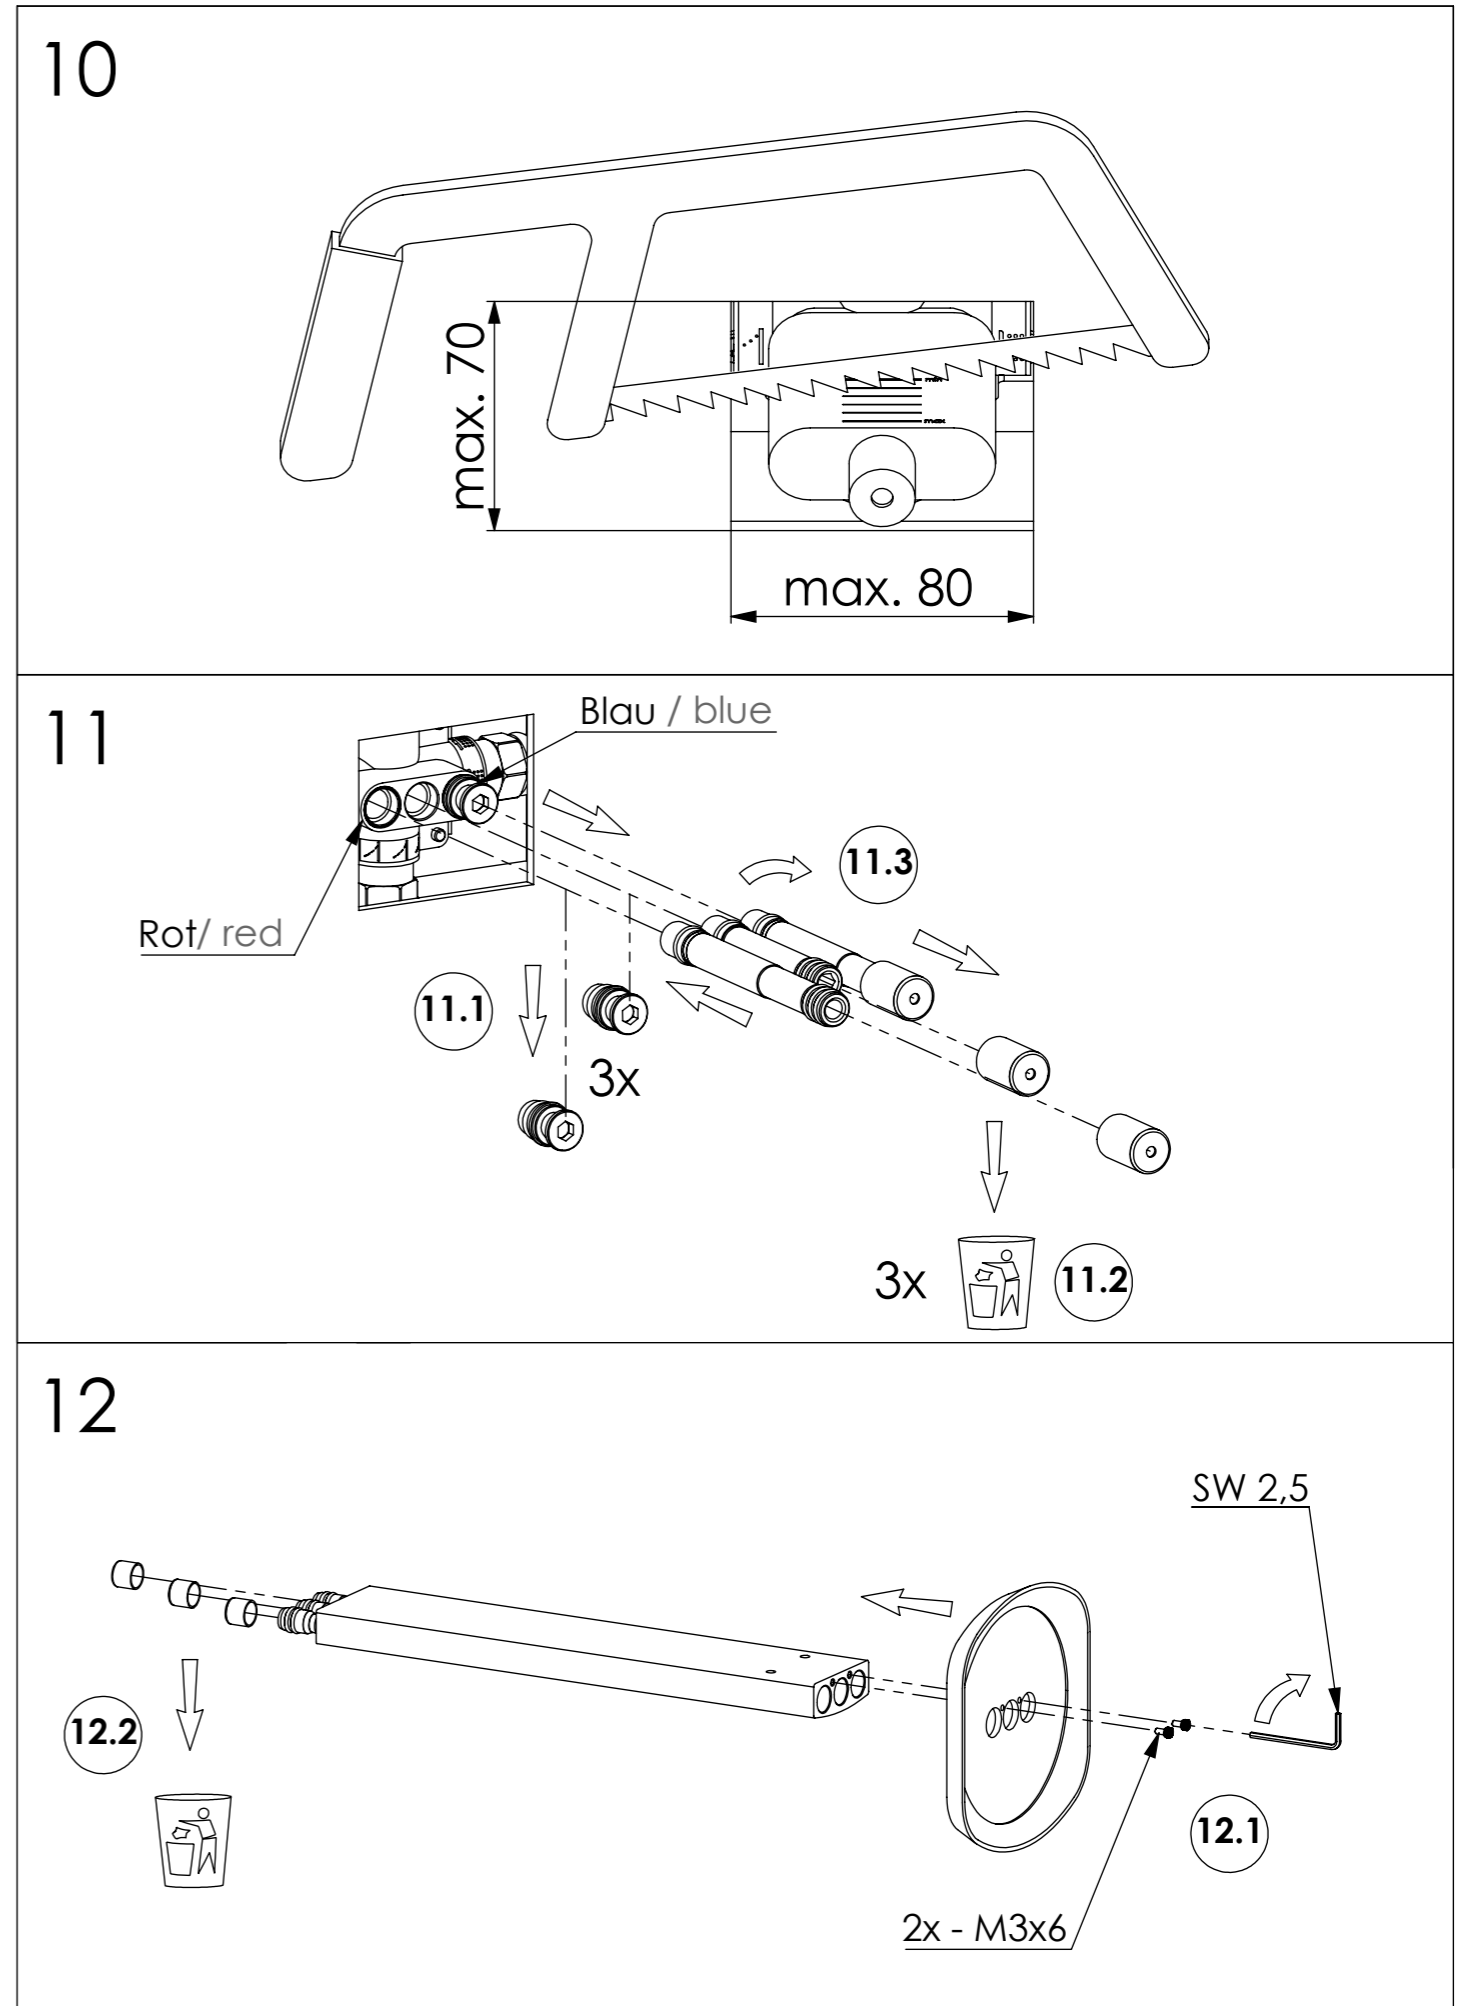

STEINBERG

Wall Rain Kopfbrauseset

Wall Rain overhead shower set

Art.Nr. 390 7723

Technische Zeichnung / Technical Drawing

Installation / Installation

Installation / Installation

Installation / Installation